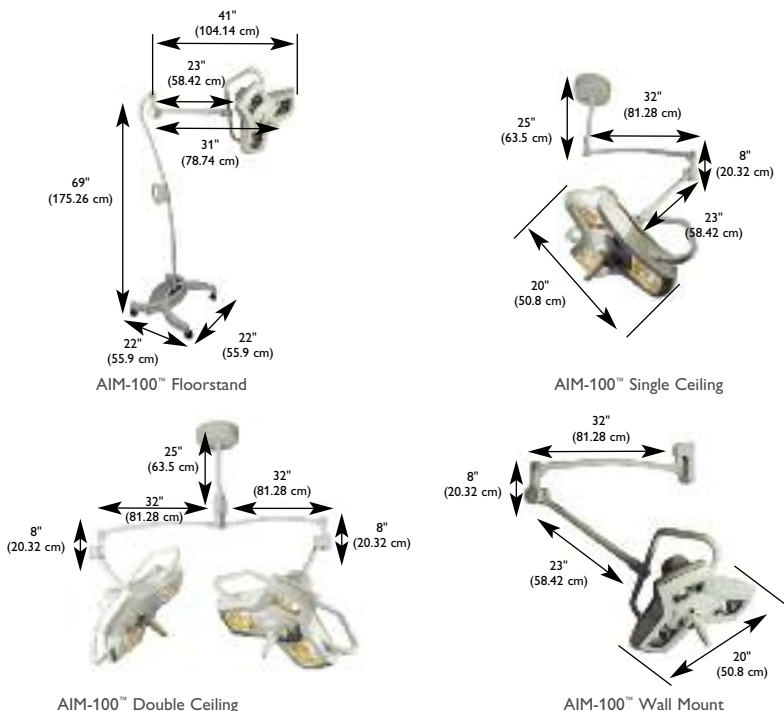

* The optical data are at nominal values based on measurements done according to the UL/IEC performance standards at 120V
** With extension arm and spring arm extended