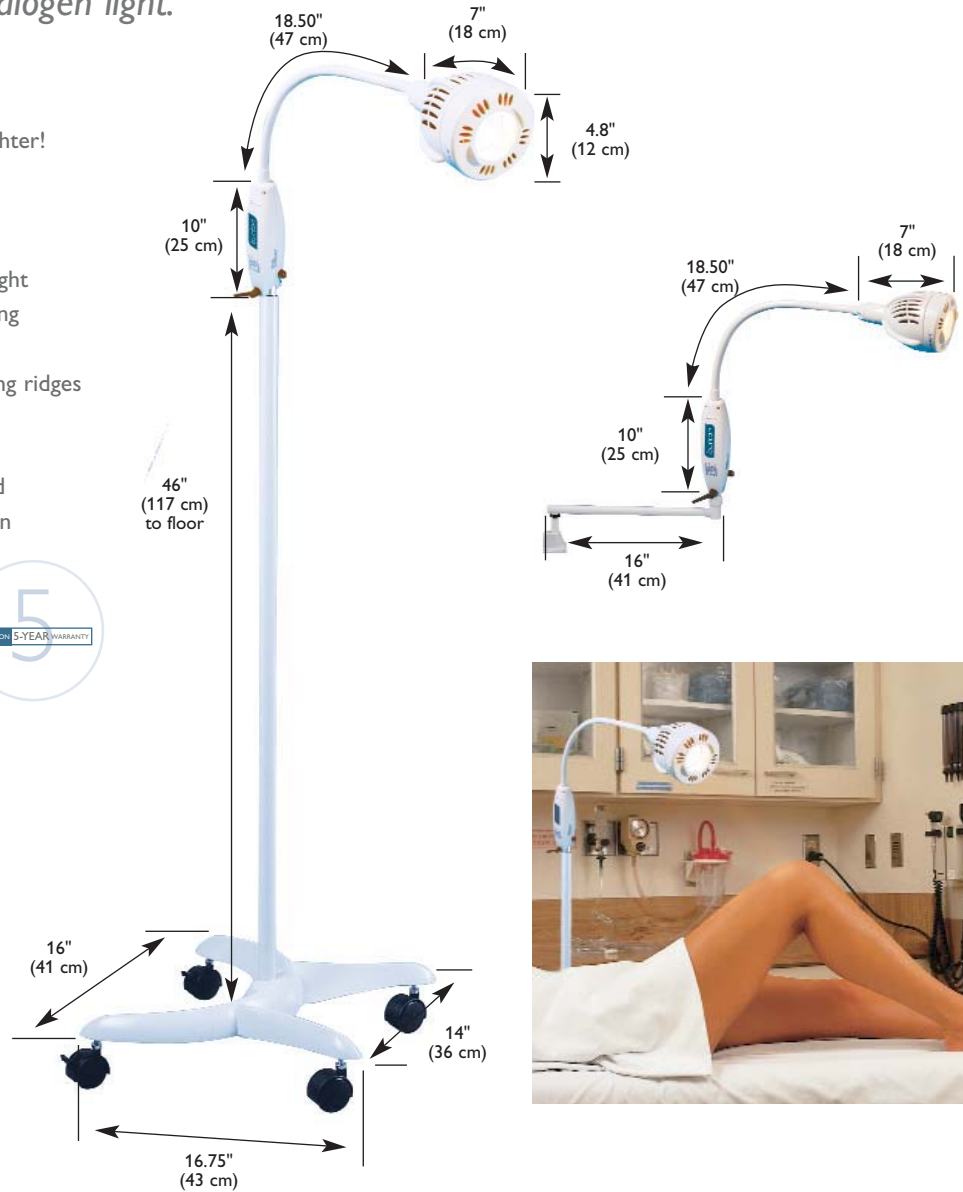

GLEAMER®

Aesthetics, advanced optics, and ergonomics assure uncompromising performance and comfort.

If your facility is searching for an affordable, all-purpose, rugged, compact halogen light, Burton's Gleamer® is your solution. The Gleamer® was designed to meet healthcare facilities' most demanding specifications for high intensity, cool operation, compact design, and value. Offering 4166 footcandles, a sturdy gooseneck, plus optional 16" (41cm) extension arm, and superior quality components, the Gleamer® provides high intensity, maximum flexibility and extraordinary reliability. Its unique venting system, energy-absorbing infrared exchanger and patented reflector-filter coatings provide a heat-free beam in a cool, yet compact housing.

GLEAMER® FEATURES:

- > 4166 footcandles (45,000 Lux) – Nearly 35% brighter!
- > 3700°K color temperature (natural coloring)
- > 35-watt halogen bulb; 4000-hour life
- > Easy bulb replacement without tools
- > Cool housing temperature and cool light beam; light can be in continuous use for hours without causing discomfort to physician or patient
- > Convenient positioning with ergonomic positioning ridges
- > Floorstand includes unique space-saving base (casters included)
- > High-quality, space-saving 4-caster base – safe and flexible portable movement with locking feature in 2 of 4 casters
- > 115V model standard; 230V model available
- > 5-year warranty
- > UL 60601-1/60601-2-41 Certified
- > Made in the USA

MODELS

STANDARD SPOT

	115V	230V	
#GL30FL	#GL32FL		Gleamer® Floorstand (with casters)
#GL30W	#GL32W		Gleamer® with Extension Arm and Universal Wall Mount

WIDE BEAM SPOT

	115V	230V	
#GLW30FL	#GLW32FL		Gleamer® Floorstand (with casters)
#GLW30W	#GLW32W		Gleamer® with Extension Arm and Universal Wall Mount

NOTE: The optical data are nominal values based on measurements done according to the UL/IEC performance standards at 120V at 18".