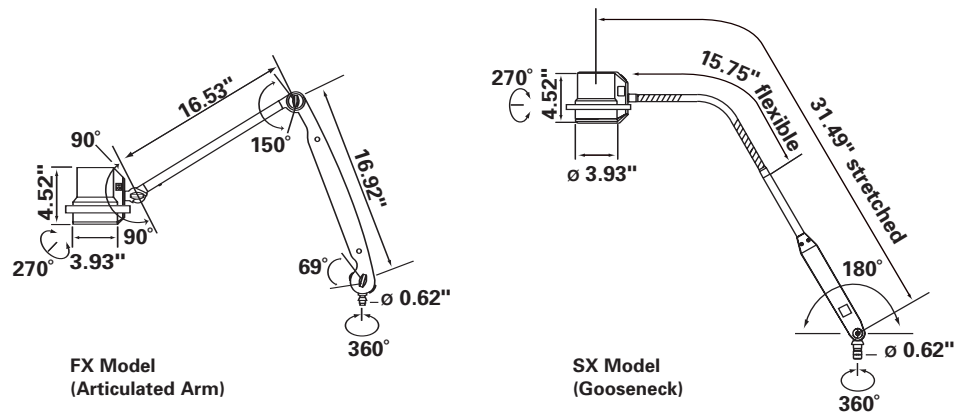

Procedure/Exam Lighting

HALUX® 50

ORDERING INFORMATION

Description:	Part Numbers:
Halux® 50 FX (Articulated Arm) Floorstand	D13-657-110
Halux® 50 FX (Articulated Arm) Wall Mount	D13-657-120
Halux® 50 FX (Articulated Arm) Wall Mount w/Extension Arm	D13-657-130
Halux® 50 FX (Articulated Arm) Rail Mount	D13-657-150
Halux® 50 FX (Articulated Arm) with Clamp	D13-657-100
Halux® 50 FX (Articulated Arm) Single Ceiling	D13-657-140
Halux® 50 SX (Gooseneck) Floorstand	D13-113-110
Halux® 50 SX (Gooseneck) Wall Mount	D13-113-120
Halux® 50 SX (Gooseneck) Wall Mount w/Extension Arm	D13-113-130
Halux® 50 SX (Gooseneck) Rail Mount	D13-113-150
Halux® 50 SX (Gooseneck) with Clamp	D13-113-100
Accessories:	
Set of 4 Halux® 50W Replacement Bulbs	D68-727-000