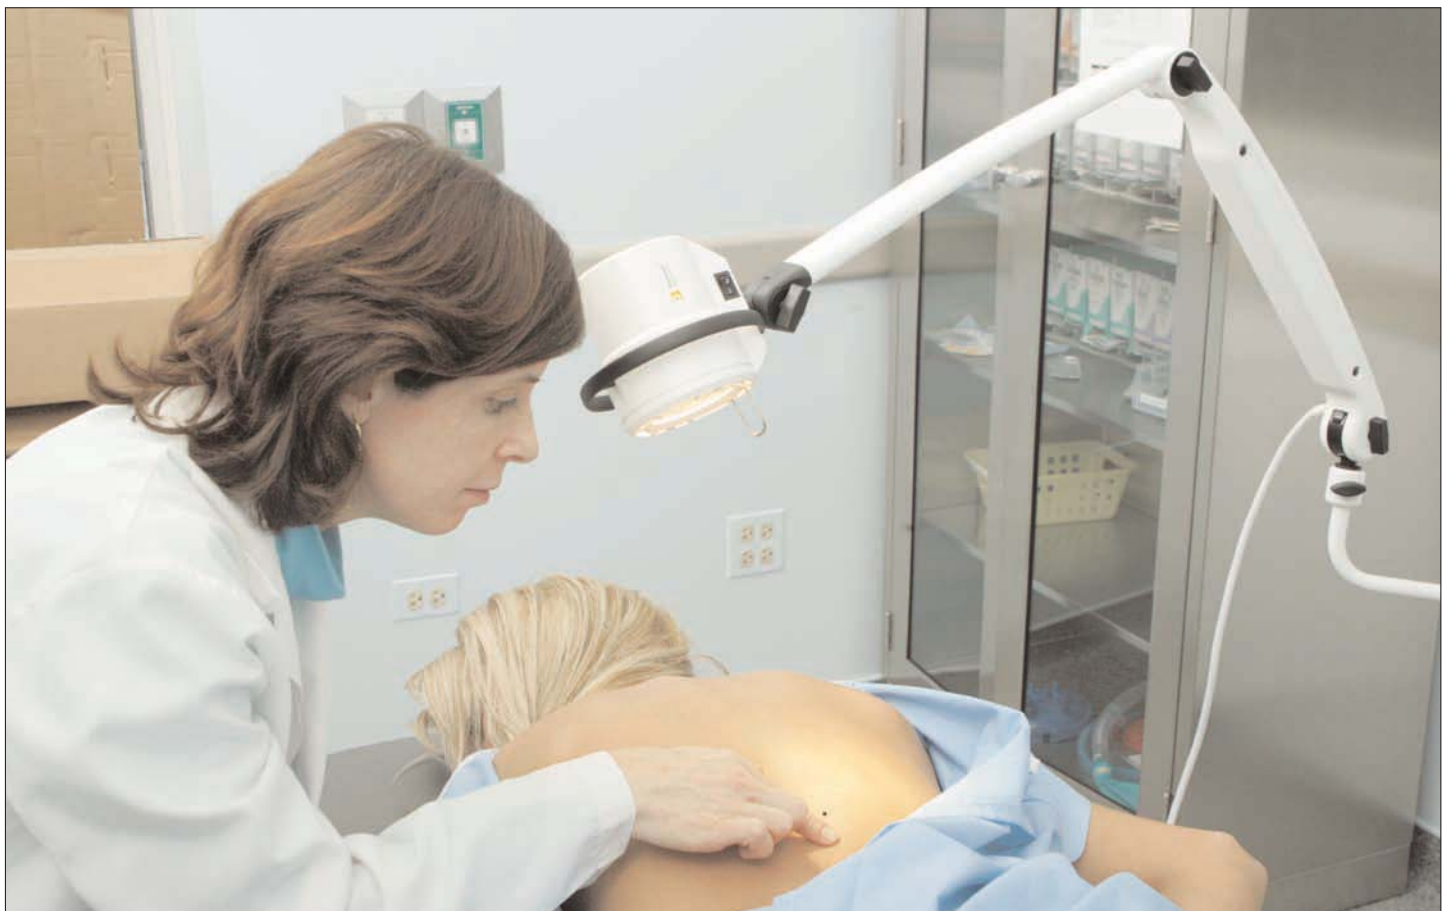

Procedure/Exam Lighting

HALUX® 50

HALUX® 50 Offers High Intensity Light Output

The Halux® 50 is a global leader in exam lighting and offers the highest intensity in its price category. With the Halux 50, there are also more choices in mounting options including a unique “telescopic ceiling mount” and rail mount to fit every popular rail system. Compare the Halux 50 to any competitive product and you will see clear differences in its performance, quality design, materials, and workmanship.

FEATURES

- 73,000 lux (6800 fc) at 16”; 60,000 lux (5600 fc) at 18” powered by optically advanced 50-Watt IRC (Infrared Coated) halogen-xenon bulb
- Widest range of mounting options for any exam light: telescopic ceiling mount, floorstand, wall, table, rail mount, and clamp
- Extension arm available with wall or rail mount
- Articulating arms offer a 38” arm reach on ceiling, floorstand, rail, and standard wall/table mounts; the arm reach is 54” for wall/table, and rail with extension models
- Gooseneck arms offer 36” arm reach on floorstand, rail and standard wall/table mounts; the arm reach is 52” on wall/table, and rail with extension models
- Rail mount fits “Fairfield”, “Amico” and most other standard rail mount systems
- 3400K color temperature
- Cool 8” light beam
- Includes wrap-around handle for easy positioning
- Double wall construction assures cool housing surface temperature
- Long 3000 hour bulb life
- Lighthead moves 270° around arm pivot for superb positioning
- Optional color correction filter to achieve greater than 4000K
- Hospital-grade plug included
- 3-year limited warranty
- 120V is standard; 230V models are available